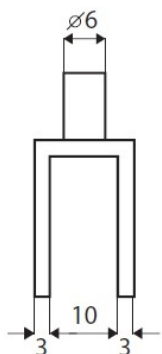

PRODUCT SHEET

Description:

Glass Pivot Hinge 40x27x3mm 4-8mm Glass, Brass SS-Look Max Door Weight Per Pair 8 Kg, Max Door Size 500 x 800mm

Item number:

15.06.072-0

Units	Box	Carton	HS Code	Barcode
Pair	1	60	8302100090	 5704866440981

SISO A/S

Mileparken 11
DK-2740 Skovlunde
Denmark
VAT: DK 24786013

Phone +45 45 830 900

www.siso.dk
siso@siso.dk

Danske Bank
Nytorv Branch
Copenhagen
SWIFT: DABADKKK

Account no.
4180 3112 112936
IBAN Account
DK7230003112112936