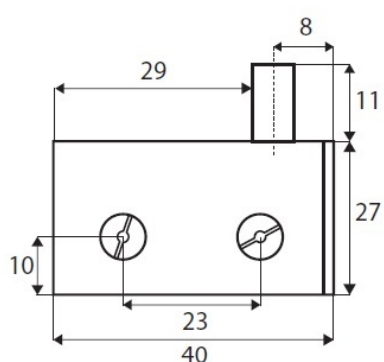

PRODUCT SHEET

Description:

Glass Pivot Hinge 40x27x3mm 4-8mm Glass, Brass SS-Look Max Door Weight Per Pair 8 Kg, Max Door Size 500 x 800mm

Item number:

15.06.072-0

Units	Box	Carton	HS Code	Barcode
Pair	1	60	8302100090	 5704866440981

SISO A/S

Mileparken 11
DK-2740 Skovlunde
Denmark
VAT: DK 24786013

Phone +45 45 830 900

www.siso.dk
siso@siso.dk

Danske Bank
Nytorv Branch
Copenhagen
SWIFT: DABADKKK

Account no.
4180 3112 112936
IBAN Account
DK7230003112112936