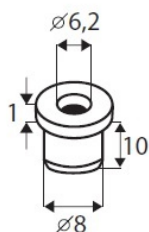

PRODUCT SHEET

Description:

Glass Pivot Hinge 40x27x3mm 4-8mm Glass, Brass SS-Look Max Door Weight Per Pair 8 Kg, Max Door Size 500 x 800mm

Item number:

15.06.072-0

Units	Box	Carton	HS Code	Barcode
Pair	1	60	8302100090	 5704866440981

SISO A/S

Mileparken 11
DK-2740 Skovlunde
Denmark
VAT: DK 24786013

Phone +45 45 830 900

www.siso.dk
siso@siso.dk

Danske Bank
Nytorv Branch
Copenhagen
SWIFT: DABADKKK

Account no.
4180 3112 112936
IBAN Account
DK7230003112112936